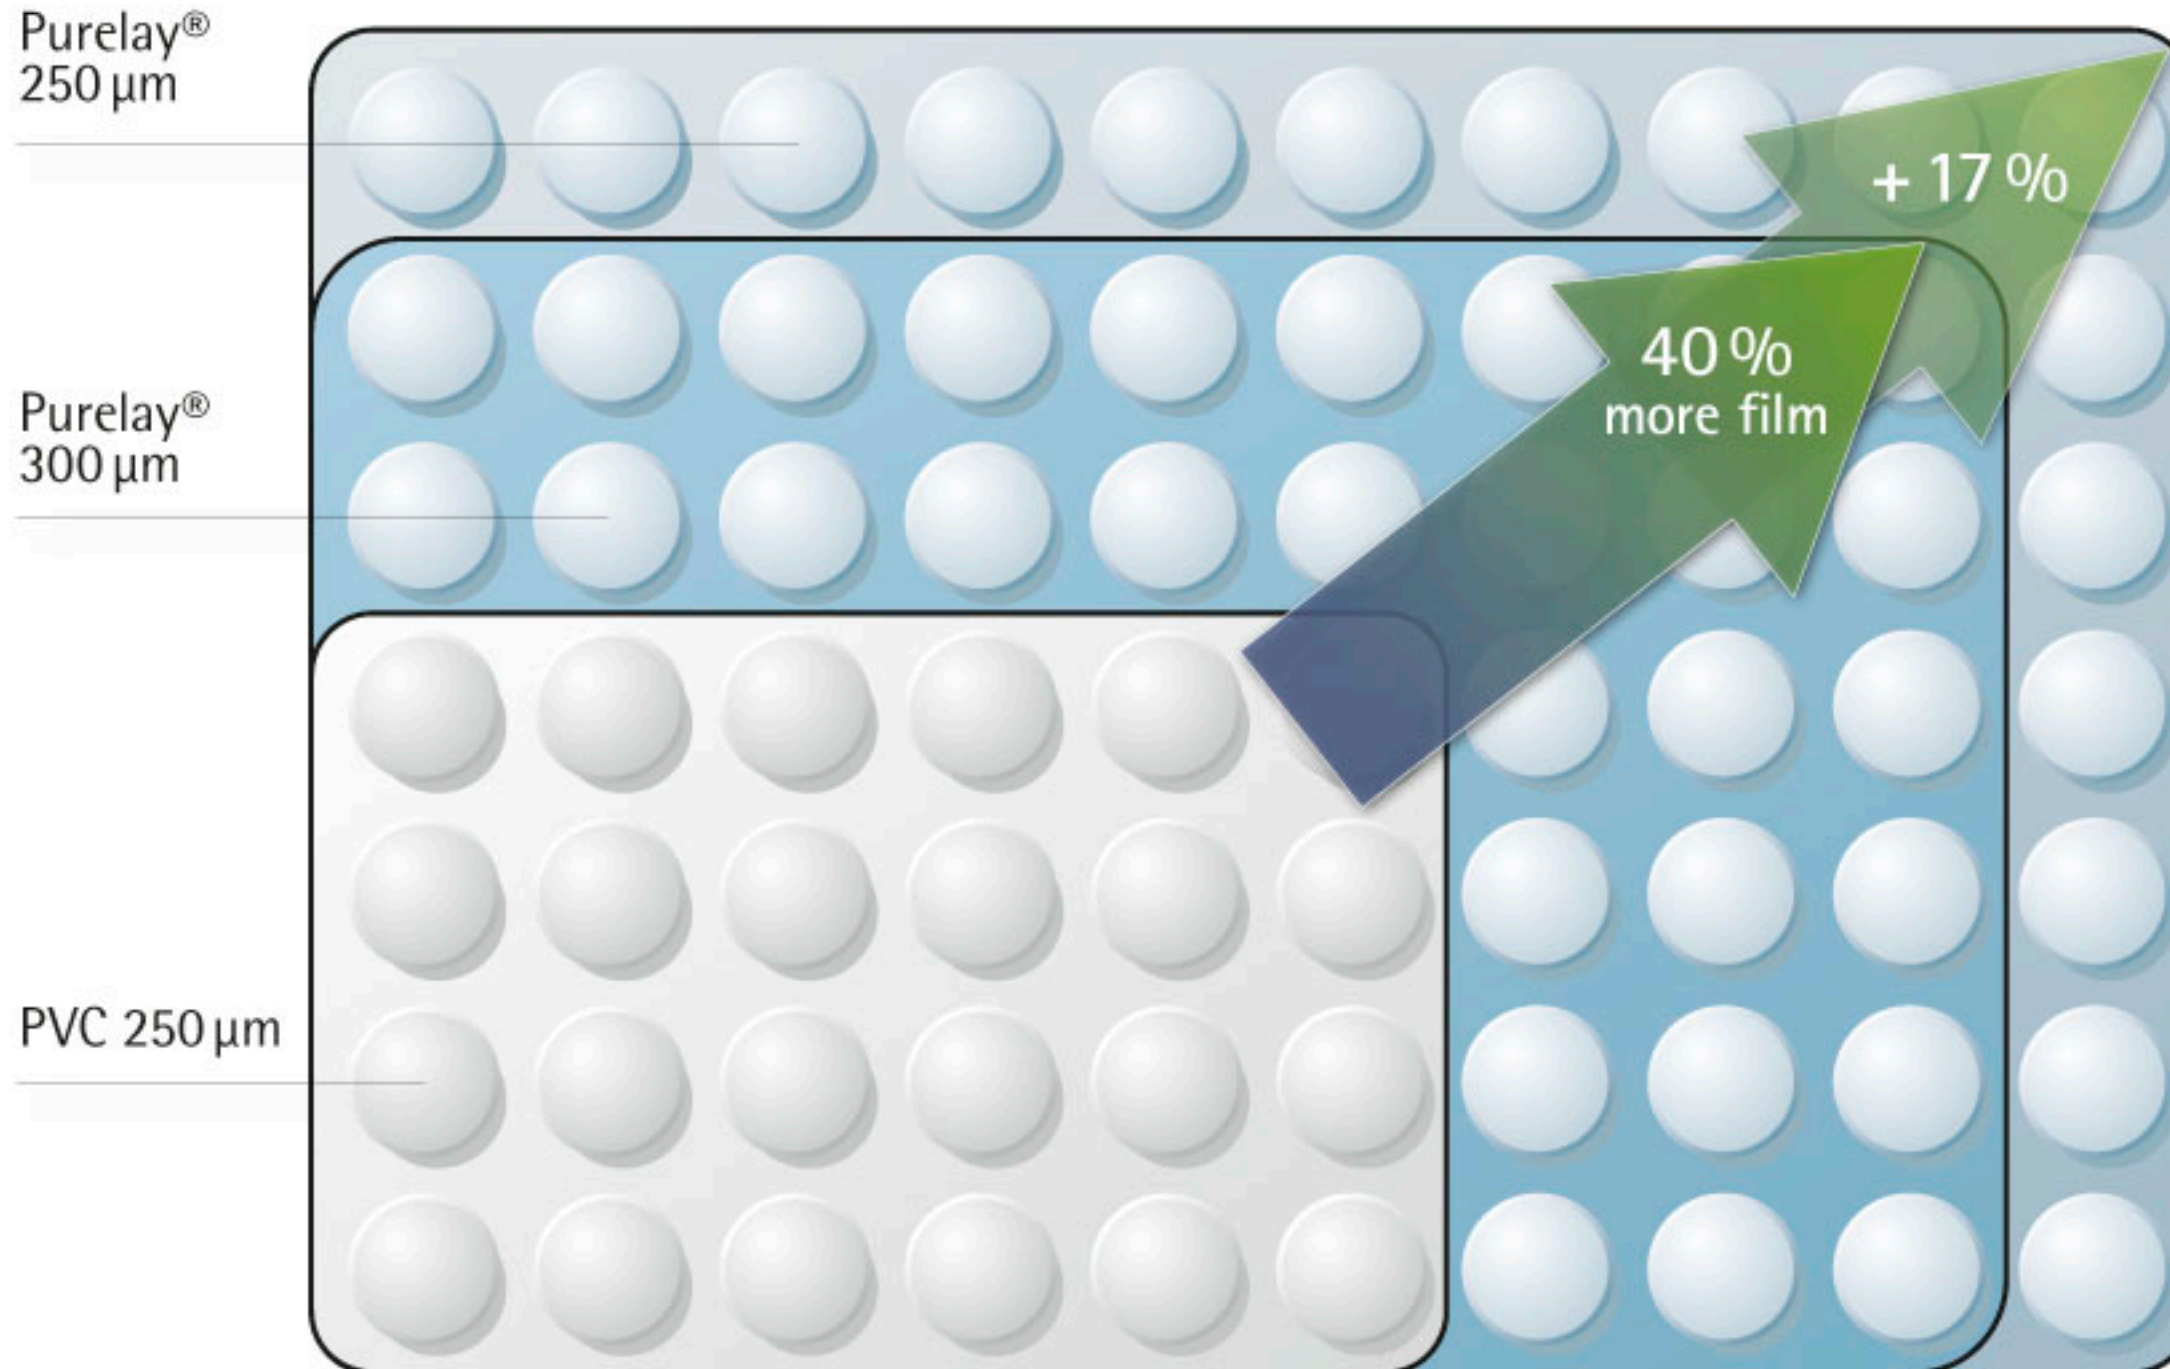

YIELD OF FILM BASED ON WEIGHT

specific weight PP
0,9 g/cm³

specific weight PVC
1,35 g/cm³ and more